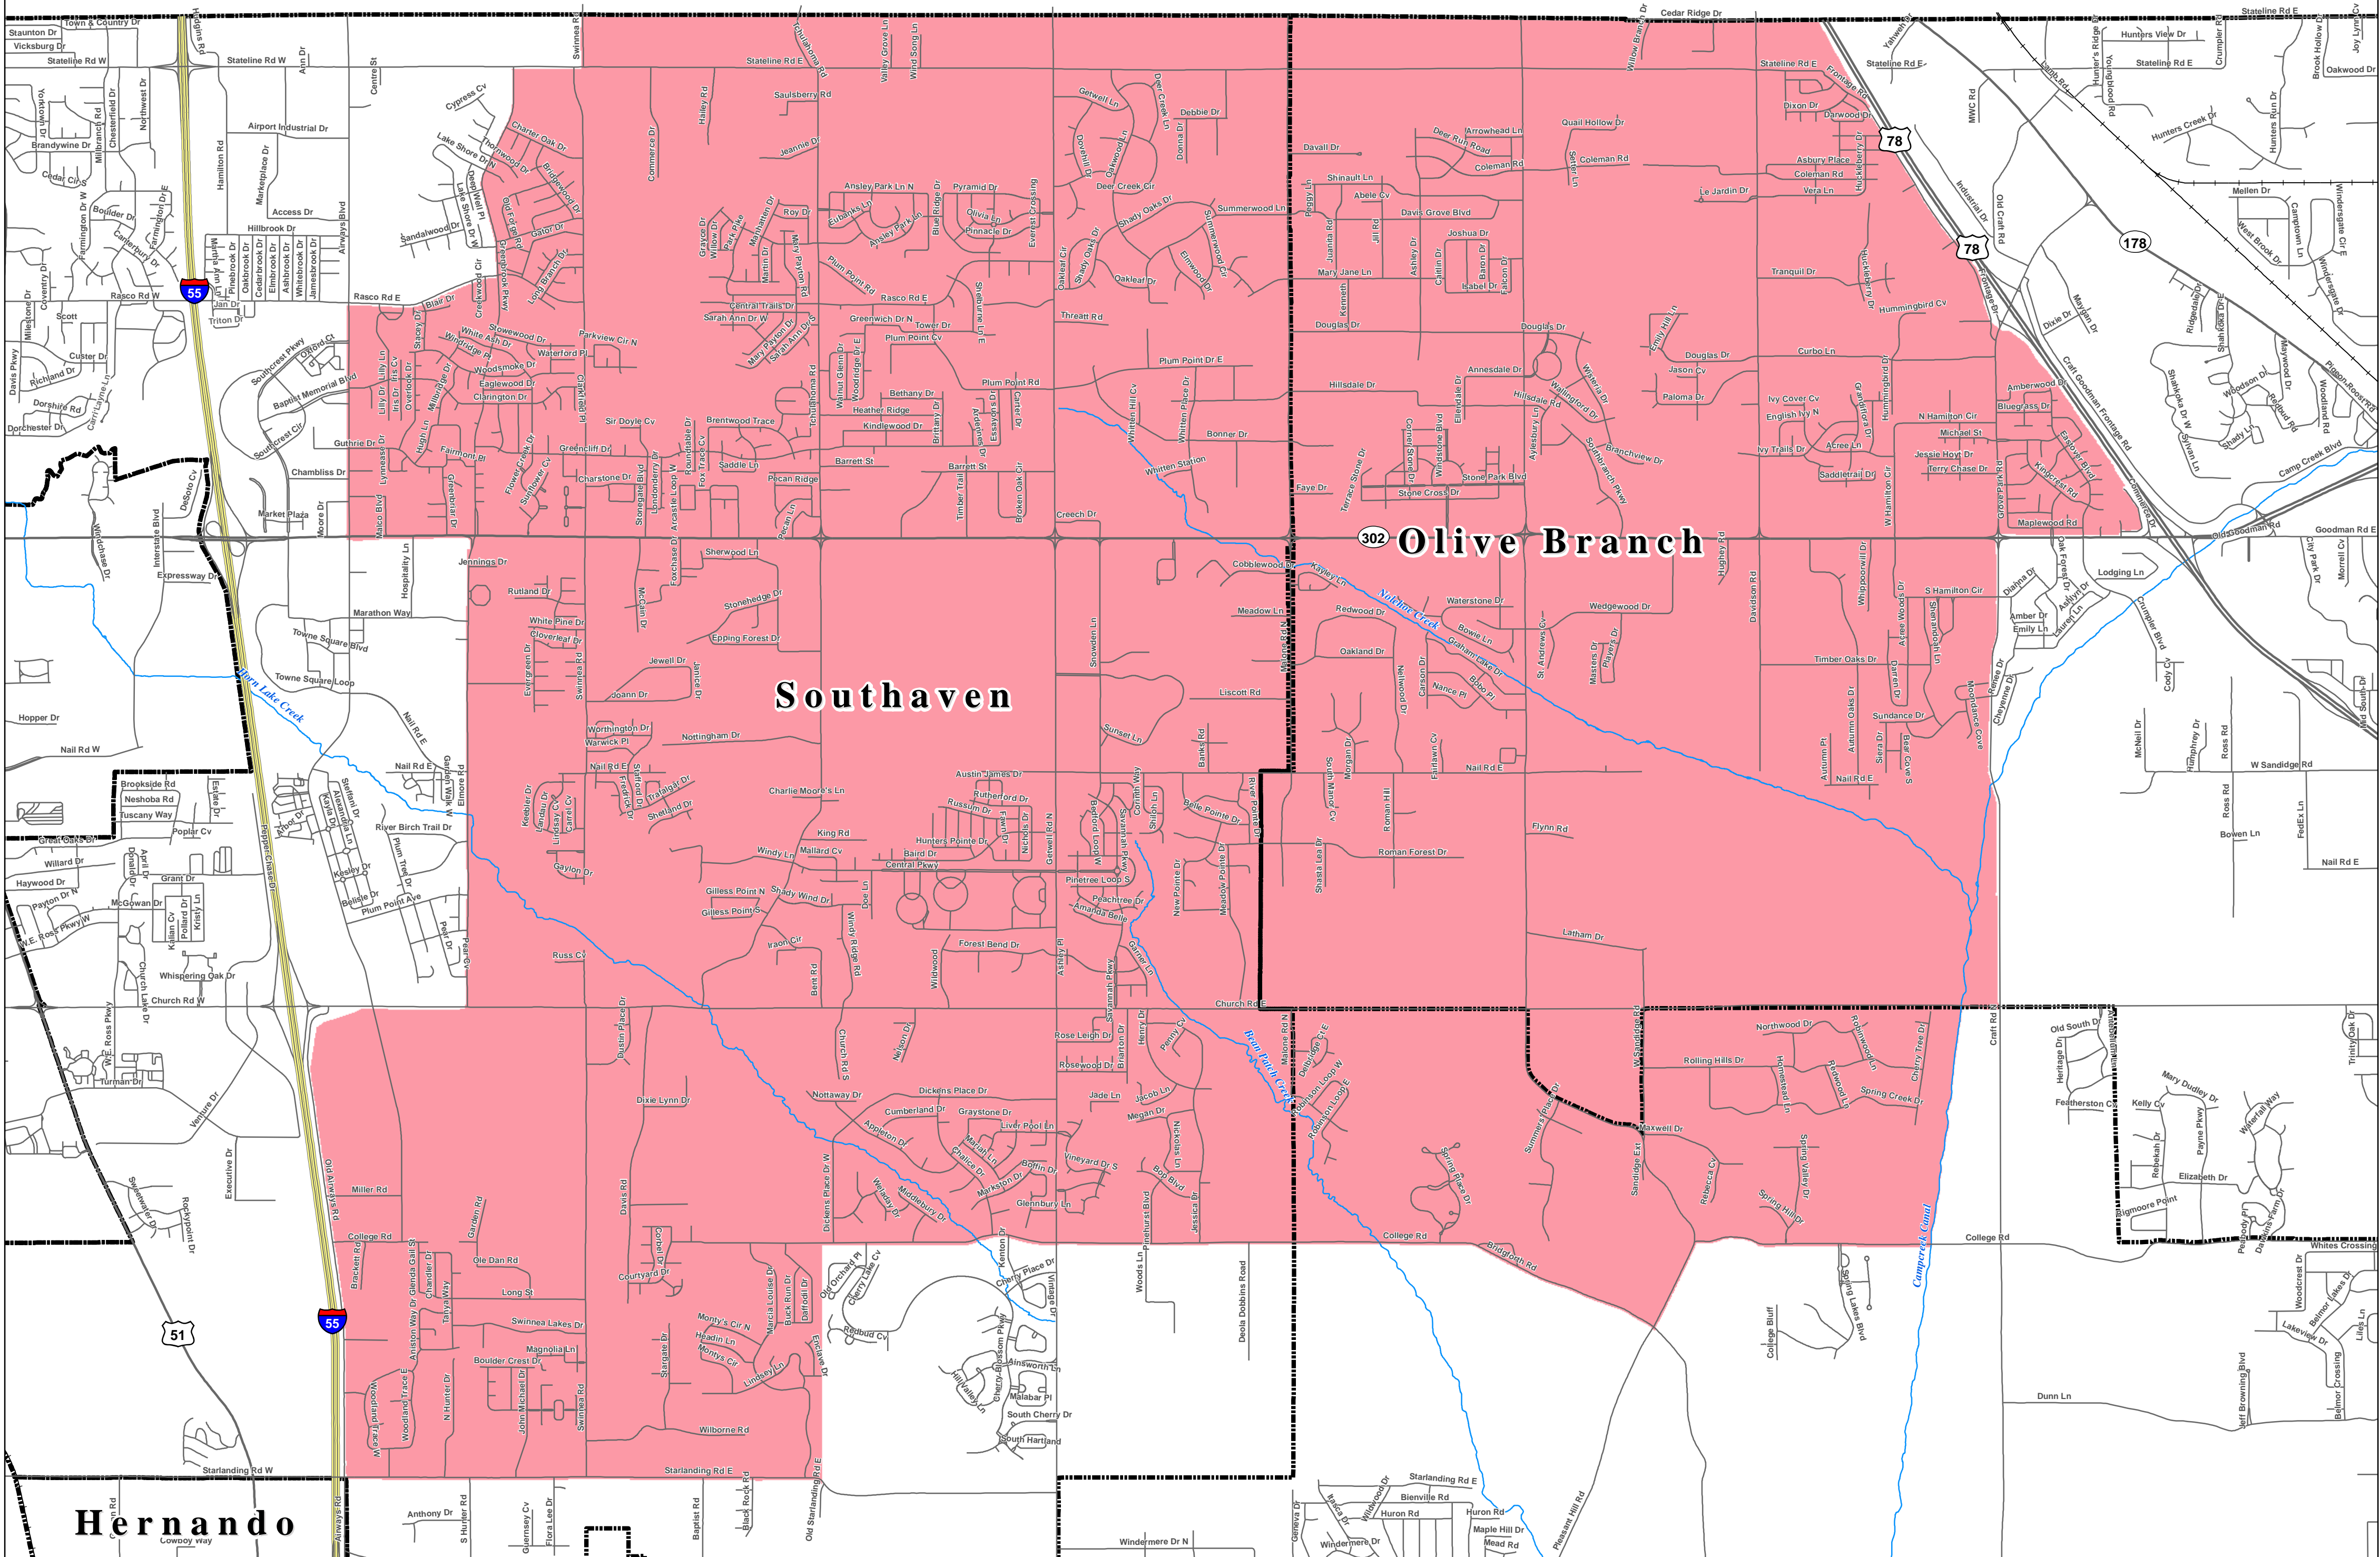

District 2

Southaven

302 Olive Branch

Hernando
Cowboy way