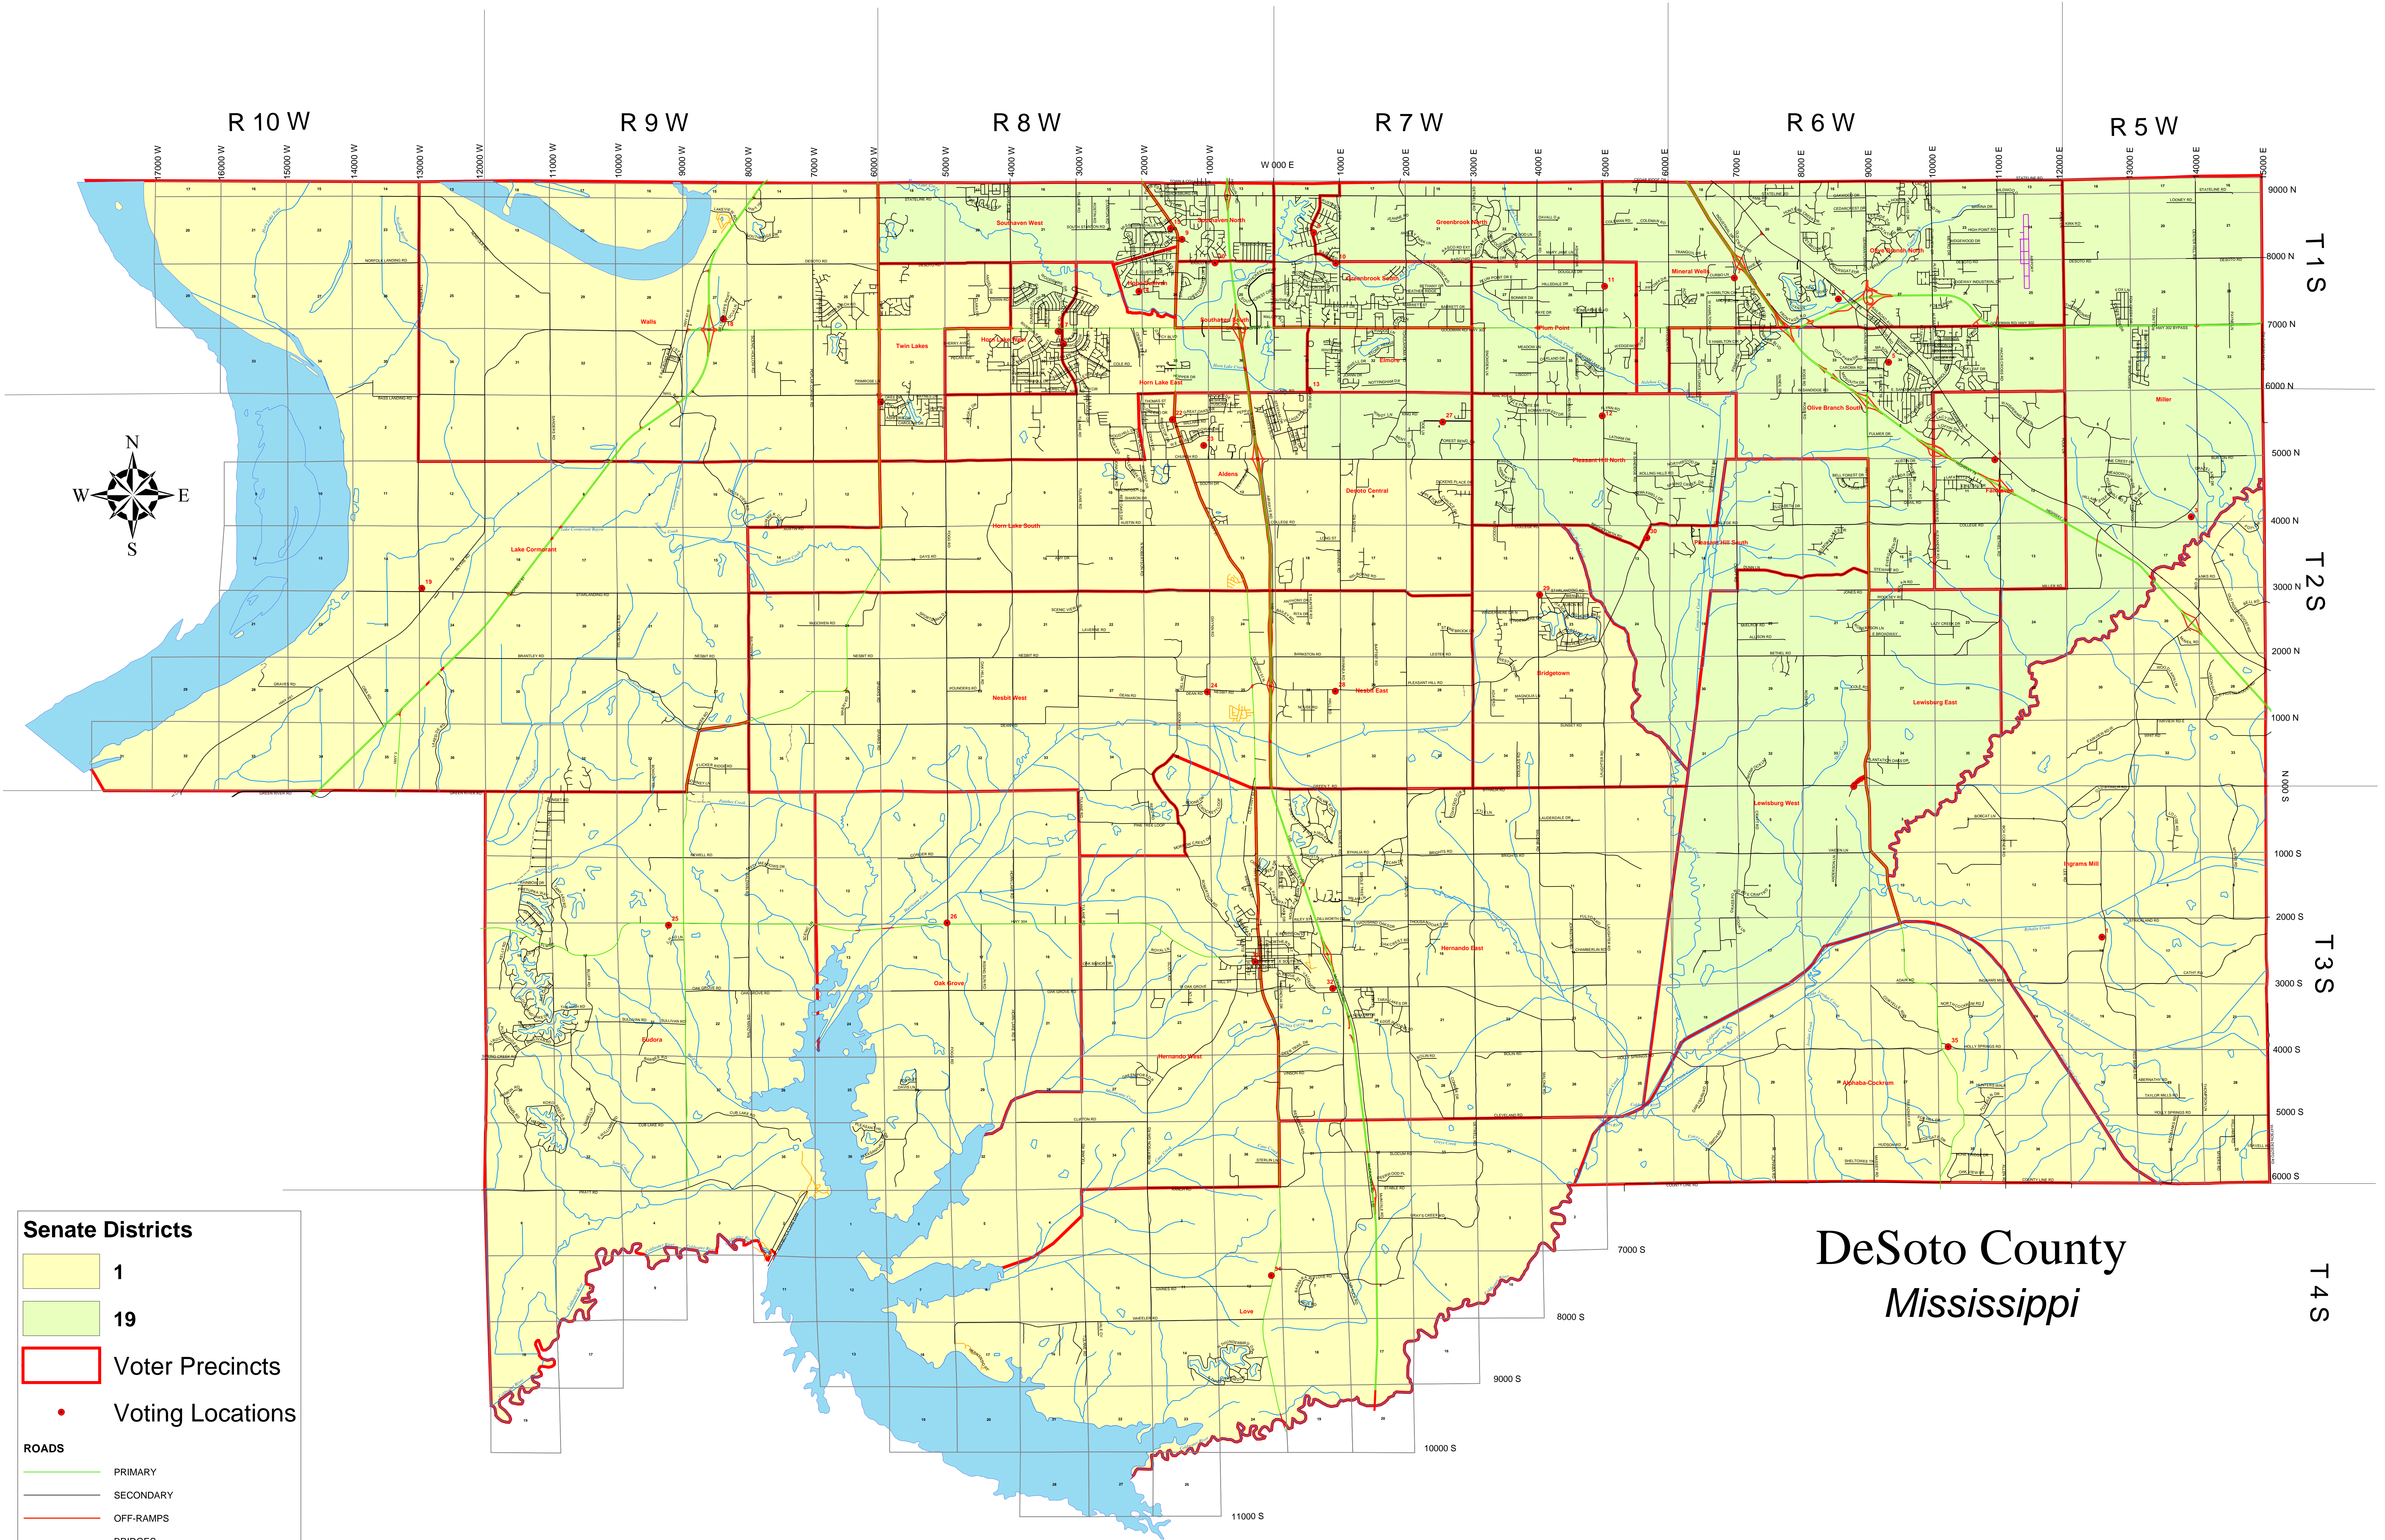

State Senate Districts

Senate Districts

- 1
- 19

Voter Precincts

-

Voting Locations

-

ROADS

- PRIMARY
- SECONDARY
- OFF-RAMPS
- BRIDGES
- AIRPORT
- NEW
- PRIVATE
- UNIMPROVED

DeSoto County
Mississippi

Produced by the DeSoto County GIS Department using data from the 2000 Census, MARIS, and the county's GIS database. This map is not official and not a legal document until the Senate Districts are approved by the Justice Department. December 26, 2002

NOT TO SCALE