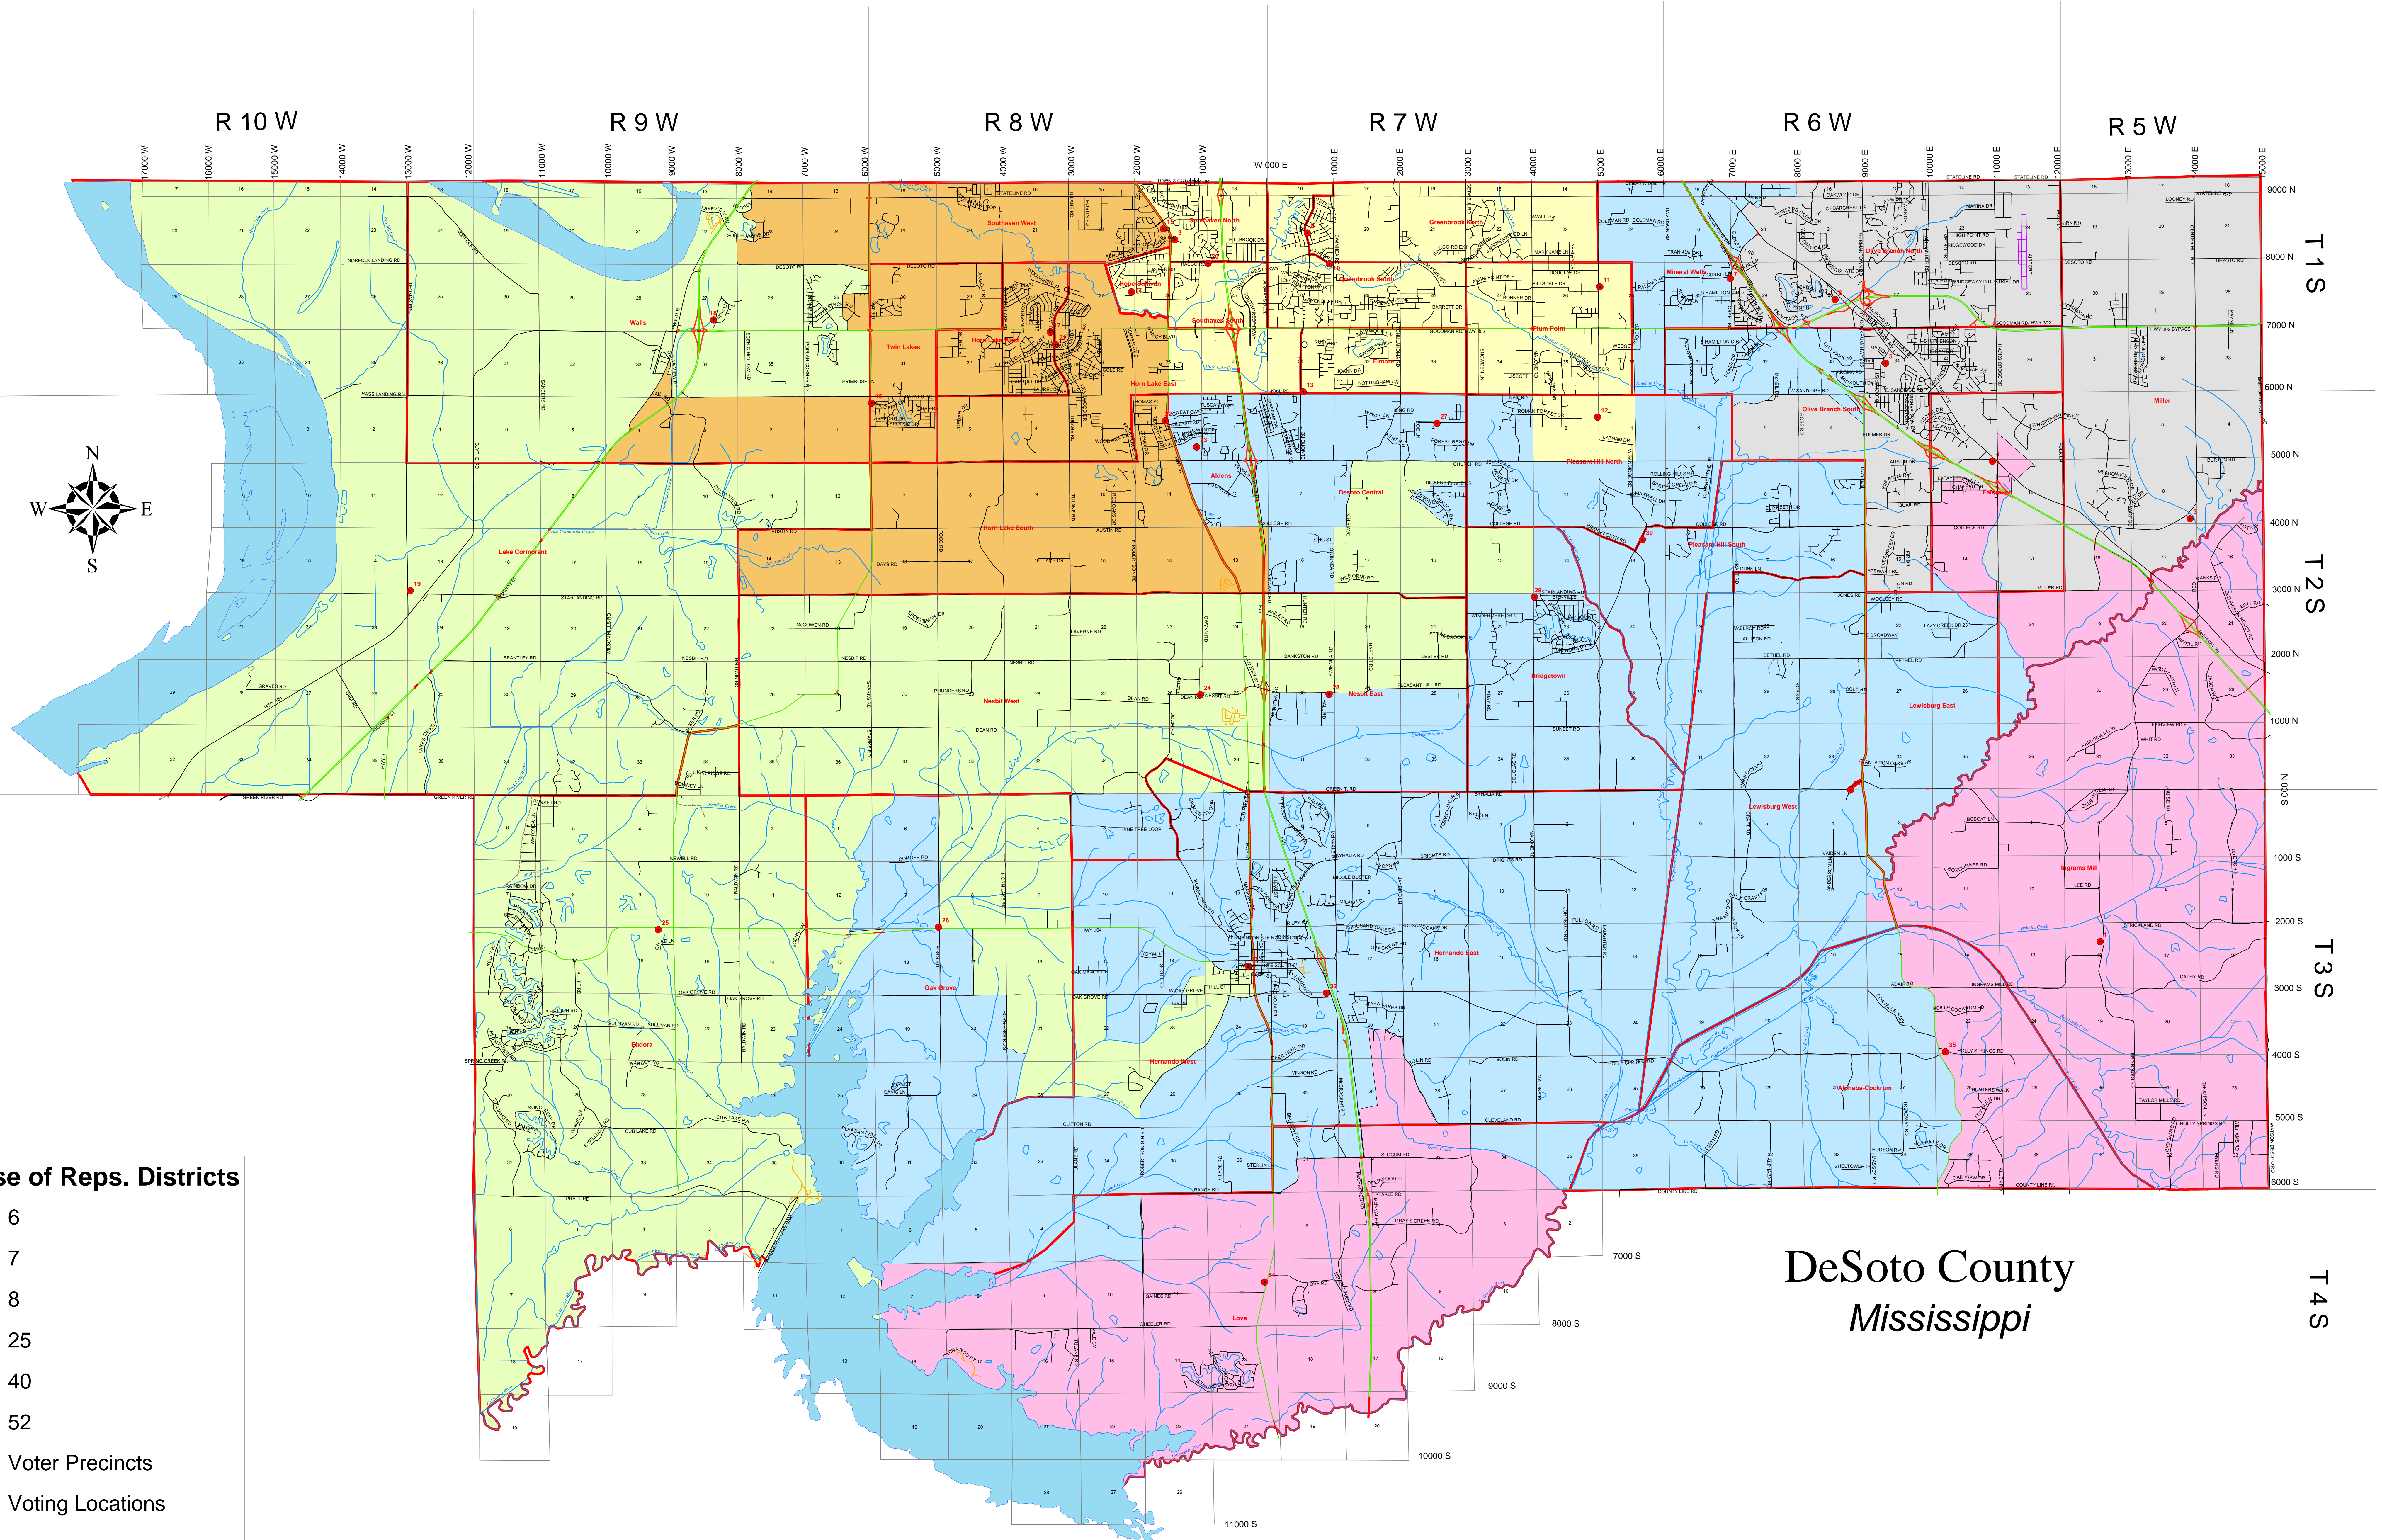

State House of Representatives Districts

House of Reps. Districts

- 6
- 7
- 8
- 25
- 40
- 52

Voter Precincts

Voting Locations

ROADS

- PRIMARY
- SECONDARY
- OFF-RAMPS
- BRIDGES
- AIRPORT
- NEW
- PRIVATE
- UNIMPROVED

DeSoto County
Mississippi

Produced by the DeSoto County GIS Department using data from the 2000 Census, MARIS, and the county's GIS database. This map is not official and not a legal document until the House of Representatives Districts are approved by the Justice Department. December 26, 2002.

NOT TO SCALE